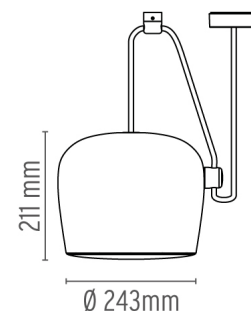

## AIM

<b>Mounting</b>	Pendant
<b>Type of ceiling pendant</b>	Suspension cable
<b>Lamps description</b>	1 LED 2700K 1250lm CRI 82 - 20W
<b>Environment</b>	Indoor
<b>Finish</b>	Polished aluminum, White, Black
<b>Technical description</b>	Suspended light fitting. Body in varnished aluminium sheet, shade in photo-etched optical polycarbonate. Internal reflector in photo-etched ABS. Directionable body. Powered directly from mains. The LED can be dimmed with a «Triac for Led» dimmer approved by Flos. Flos does not respond in case of wrong electrical connection system installations. The cable has a useful length of 9 metres and thus the lamp can be suspended 3 metres from the ceiling. Multiple rose with capacity to connect up to 5 Aims also available.

## DIMENSIONS

## PHYSICAL

<b>Supply</b>	Terminal block
<b>Cord length(mm)</b>	9000/3000
<b>Construction material</b>	ABS, Aluminum, Polycarbonate
<b>Weight (kg)</b>	3,2 (x1 AIM)