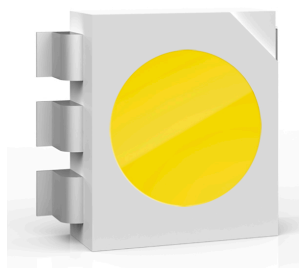

AIM .Accessories

Electrical

● F0091009

Multiple rose

● F0091030

Multiple rose

AIM .Lamps

**LED 2700K 1250lm CRI
82 - 20W**

Lamp Watt:
20 W

Lamp category:
LED

Socket:
Special base

Color temperature (K):
2700 °K

Lamp type:
LED

AIM

designed by R. & E. Bouroullec

Suspended light fitting.

- F0090009 White
- F0090030 Black
- F0090050 Polished aluminium

DIMENSIONS

CERTIFICATIONS