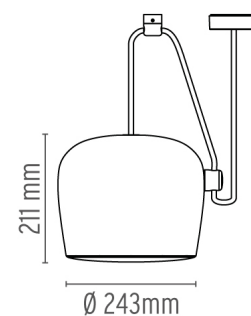

## DIMENSIONS

## PHYSICAL

<b>Supply</b>	Terminal block
<b>Cord length(mm)</b>	9000/3000
<b>Construction material</b>	ABS, Aluminum, Polycarbonate
<b>Weight (kg)</b>	3,2 (x1 AIM)

## AIM .Lamps

**LED 2700K 1250lm CRI  
82 - 20W**

**Lamp Watt:**  
20 W

**Lamp category:**  
LED

**Socket:**  
Special base

**Color temperature (K):**  
2700 °K

**Lamp type:**  
LED